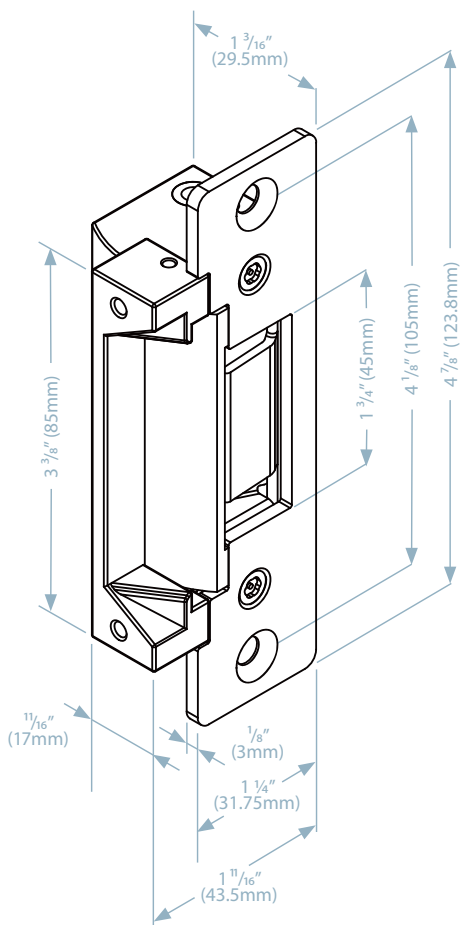

GK450-ST

ANSI Strike

- Non Handed Fully Reversible
- 1500lbs (680kg Holding Force)
- Brushed Stainless Steel
- Fail Safe/Fail Secure Reversible

CHANGING FAIL-SAFE / FAIL-SECURE

Fail-safe or fail-secure is field reversible by reversing the round screw.

LIP EXTENSIONS (OPTION)

LP-050
2" (50mm)

LP-025
1" (25mm)