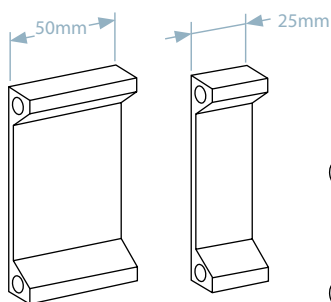

GK450-ST

ANSI Strike

- Non Handed Fully Reversible
- 1500lbs (680kg Holding Force)
- Brushed Stainless Steel
- Fail Safe/Fail Secure Reversible

CHANGING FAIL-SAFE / FAIL-SECURE

Fail-safe or fail-secure is field reversible by reversing the round screw.

LIP EXTENSIONS (OPTION)

LP-050
2" (50mm)

LP-025
1" (25mm)