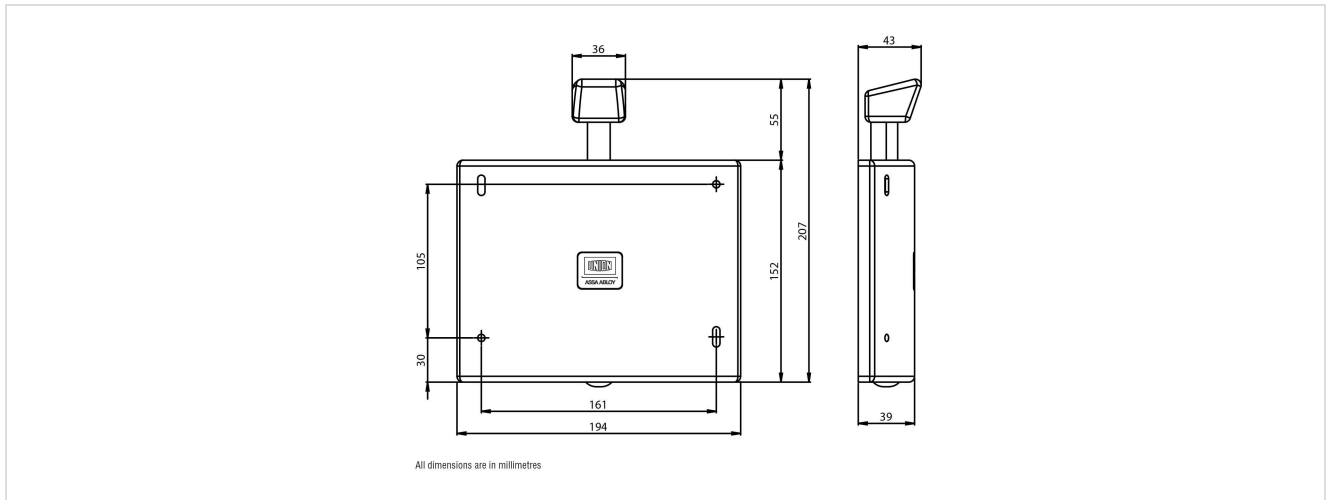

UNION Door Closers

DoorSense
UNION

Technical Design:

Variants:

Code	Description
J-8755A-BLACK	UNION DoorSense Black
J-8755A-RED	UNION DoorSense Red
J-8755A-WHITE	UNION DoorSense White